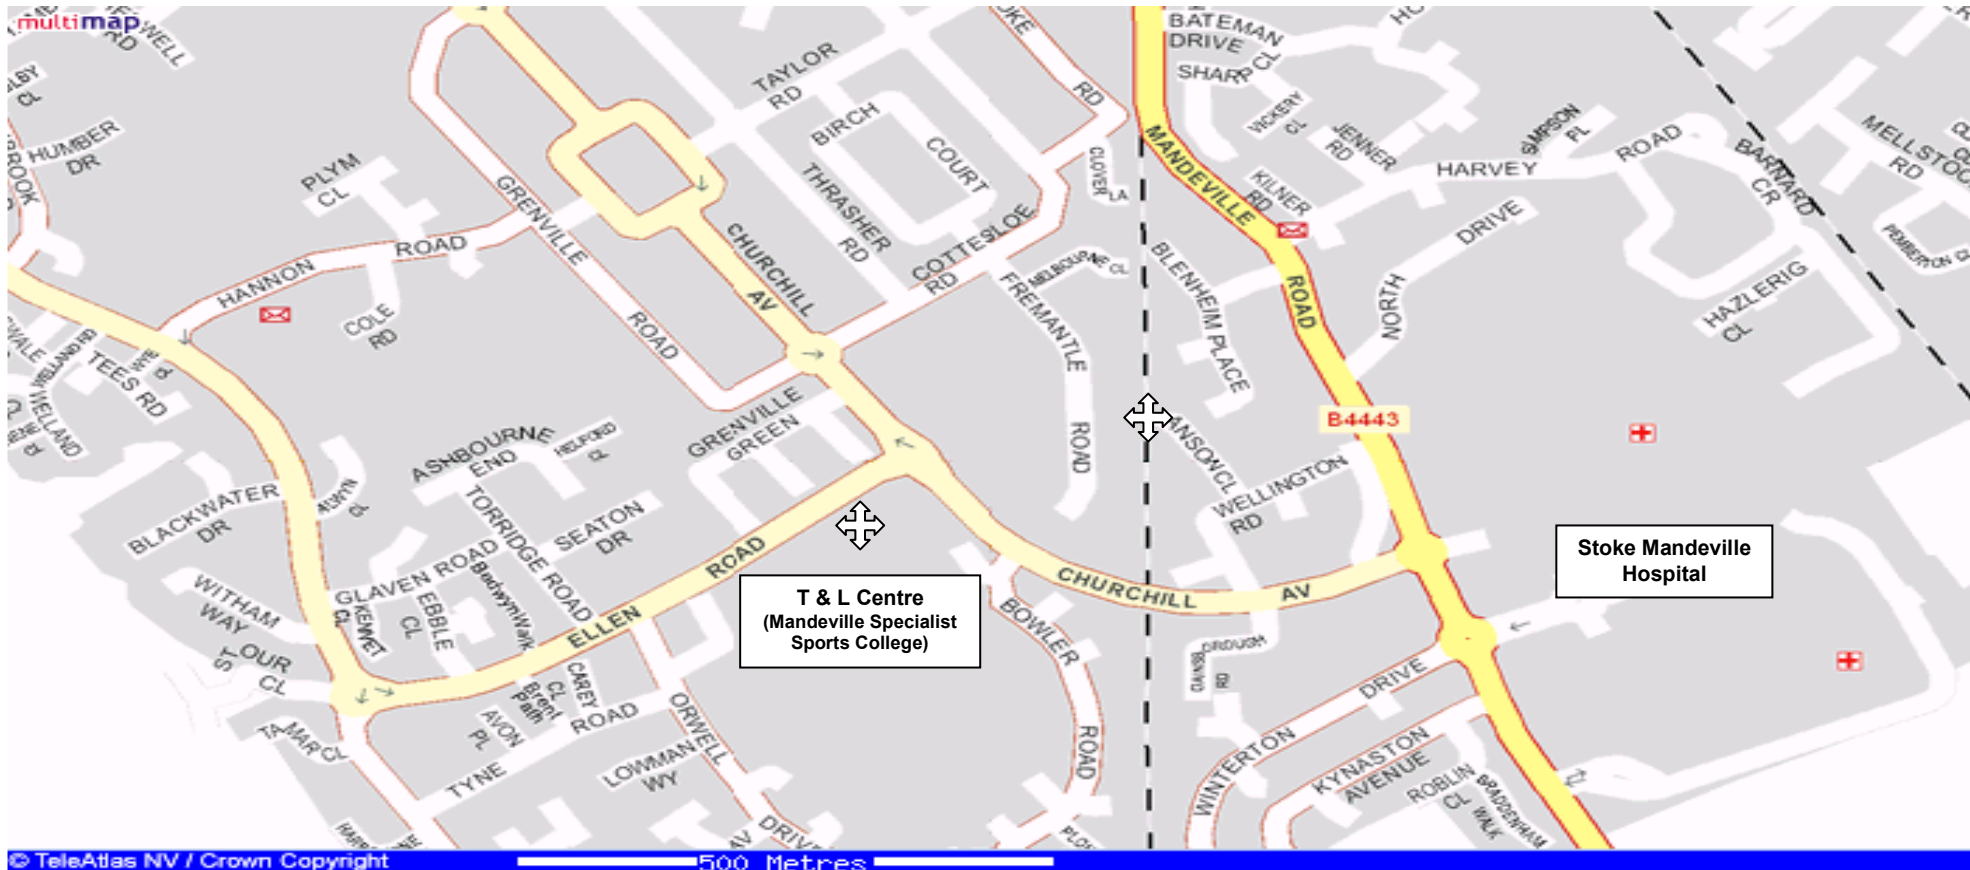

The Teaching and Learning Centre is situated on the grounds of the Mandeville Specialist Sports College on Ellen Road.

After entering the School grounds, take the first turning to the right (past the caretakers house) and then keep to your right, this will bring you to the Centre's car park situated behind the sports halls.

You will see a low level building in front of you; this is the Teaching and Learning Centre.

BY RAIL/BUS: High Wycombe – Aylesbury Bus Station. Catch the No. 300 bus (run approx. every 20 mins). At Aylesbury Bus station, from Bay 4, catch the N0. 9 bus (Stoke Mandeville Hospital). Request the driver to drop you off at Mandeville School; the T&L centre is situated on the school site.

RAIL USERS: Aylesbury Bus Station - from Bay 4, catch the N0. 9 bus (Stoke Mandeville Hospital). Request the driver to drop you off at Mandeville School; the T&L centre is situated on the school site.